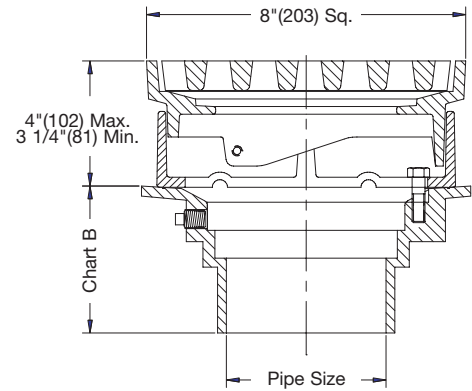

## Area Drains

### FD-330 Area Drain with 8" x 8" Adjustable Top

Model Number	Weight (lbs.)	Grate Size	Outlet Size	Grate	List Price
FD-332, 3, 4	22	8" Sq.	2, 3, 4"	ductile iron	\$987.00
FD-332, 3, 4-1	23	8" Sq.	2, 3, 4"	nickel bronze	1,572.00

#### Options for FD-330 Series

Suffix	Description	List Price
-9	Hinged Grate	\$259.00

Chart B					
Pipe Size	No Hub	Push On	Female Thread	Inside Caulk	PVC/ABS
2"	3 5/8"	3 5/8"	4 1/4"	4 1/4"	2 3/4"
3"	3 5/8"	4"	4 1/4"	4 1/4"	3 5/8"
4"	3 5/8"	4"	4 1/4"	4 1/4"	3 7/8"
6"	3 1/2"	-	-	-	-

### FD-330-Y Area Drain with 8" x 8" Fixed Top

Model Number	Weight (lbs.)	Grate Size	Outlet Size	Grate	List Price
FD-332, 3, 4-Y	22	8" Sq.	2, 3, 4"	ductile iron	\$829.00
FD-332, 3, 4-Y-1	23	8" Sq.	2, 3, 4"	nickel bronze	1,442.50