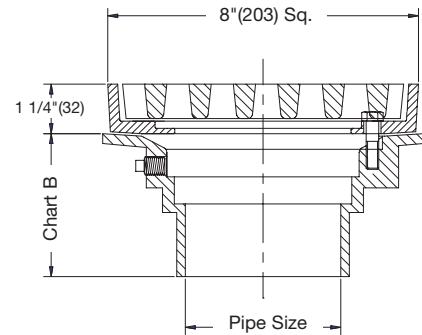

### FD-330 Area Drain with 8" x 8" Adjustable Top

Model Number	Weight (lbs.)	Grate Size	Outlet Size	Grate	List Price
FD-332, 3, 4	22	8" Sq.	2, 3, 4"	ductile iron	\$987.00
FD-332, 3, 4-1	23	8" Sq.	2, 3, 4"	nickel bronze	1,572.00

#### Options for FD-330 Series

Suffix	Description	List Price
-9	Hinged Grate	\$259.00

Chart B					
Pipe Size	No Hub	Push On	Female Thread	Inside Caulk	PVC/ABS
2"	3 5/8"	3 5/8"	4 1/4"	4 1/4"	2 3/4"
3"	3 5/8"	4"	4 1/4"	4 1/4"	3 5/8"
4"	3 5/8"	4"	4 1/4"	4 1/4"	3 7/8"
6"	3 1/2"	-	-	-	-

### FD-330-Y Area Drain with 8" x 8" Fixed Top

Model Number	Weight (lbs.)	Grate Size	Outlet Size	Grate	List Price
FD-332, 3, 4-Y	22	8" Sq.	2, 3, 4"	ductile iron	\$829.00
FD-332, 3, 4-Y-1	23	8" Sq.	2, 3, 4"	nickel bronze	1,442.50